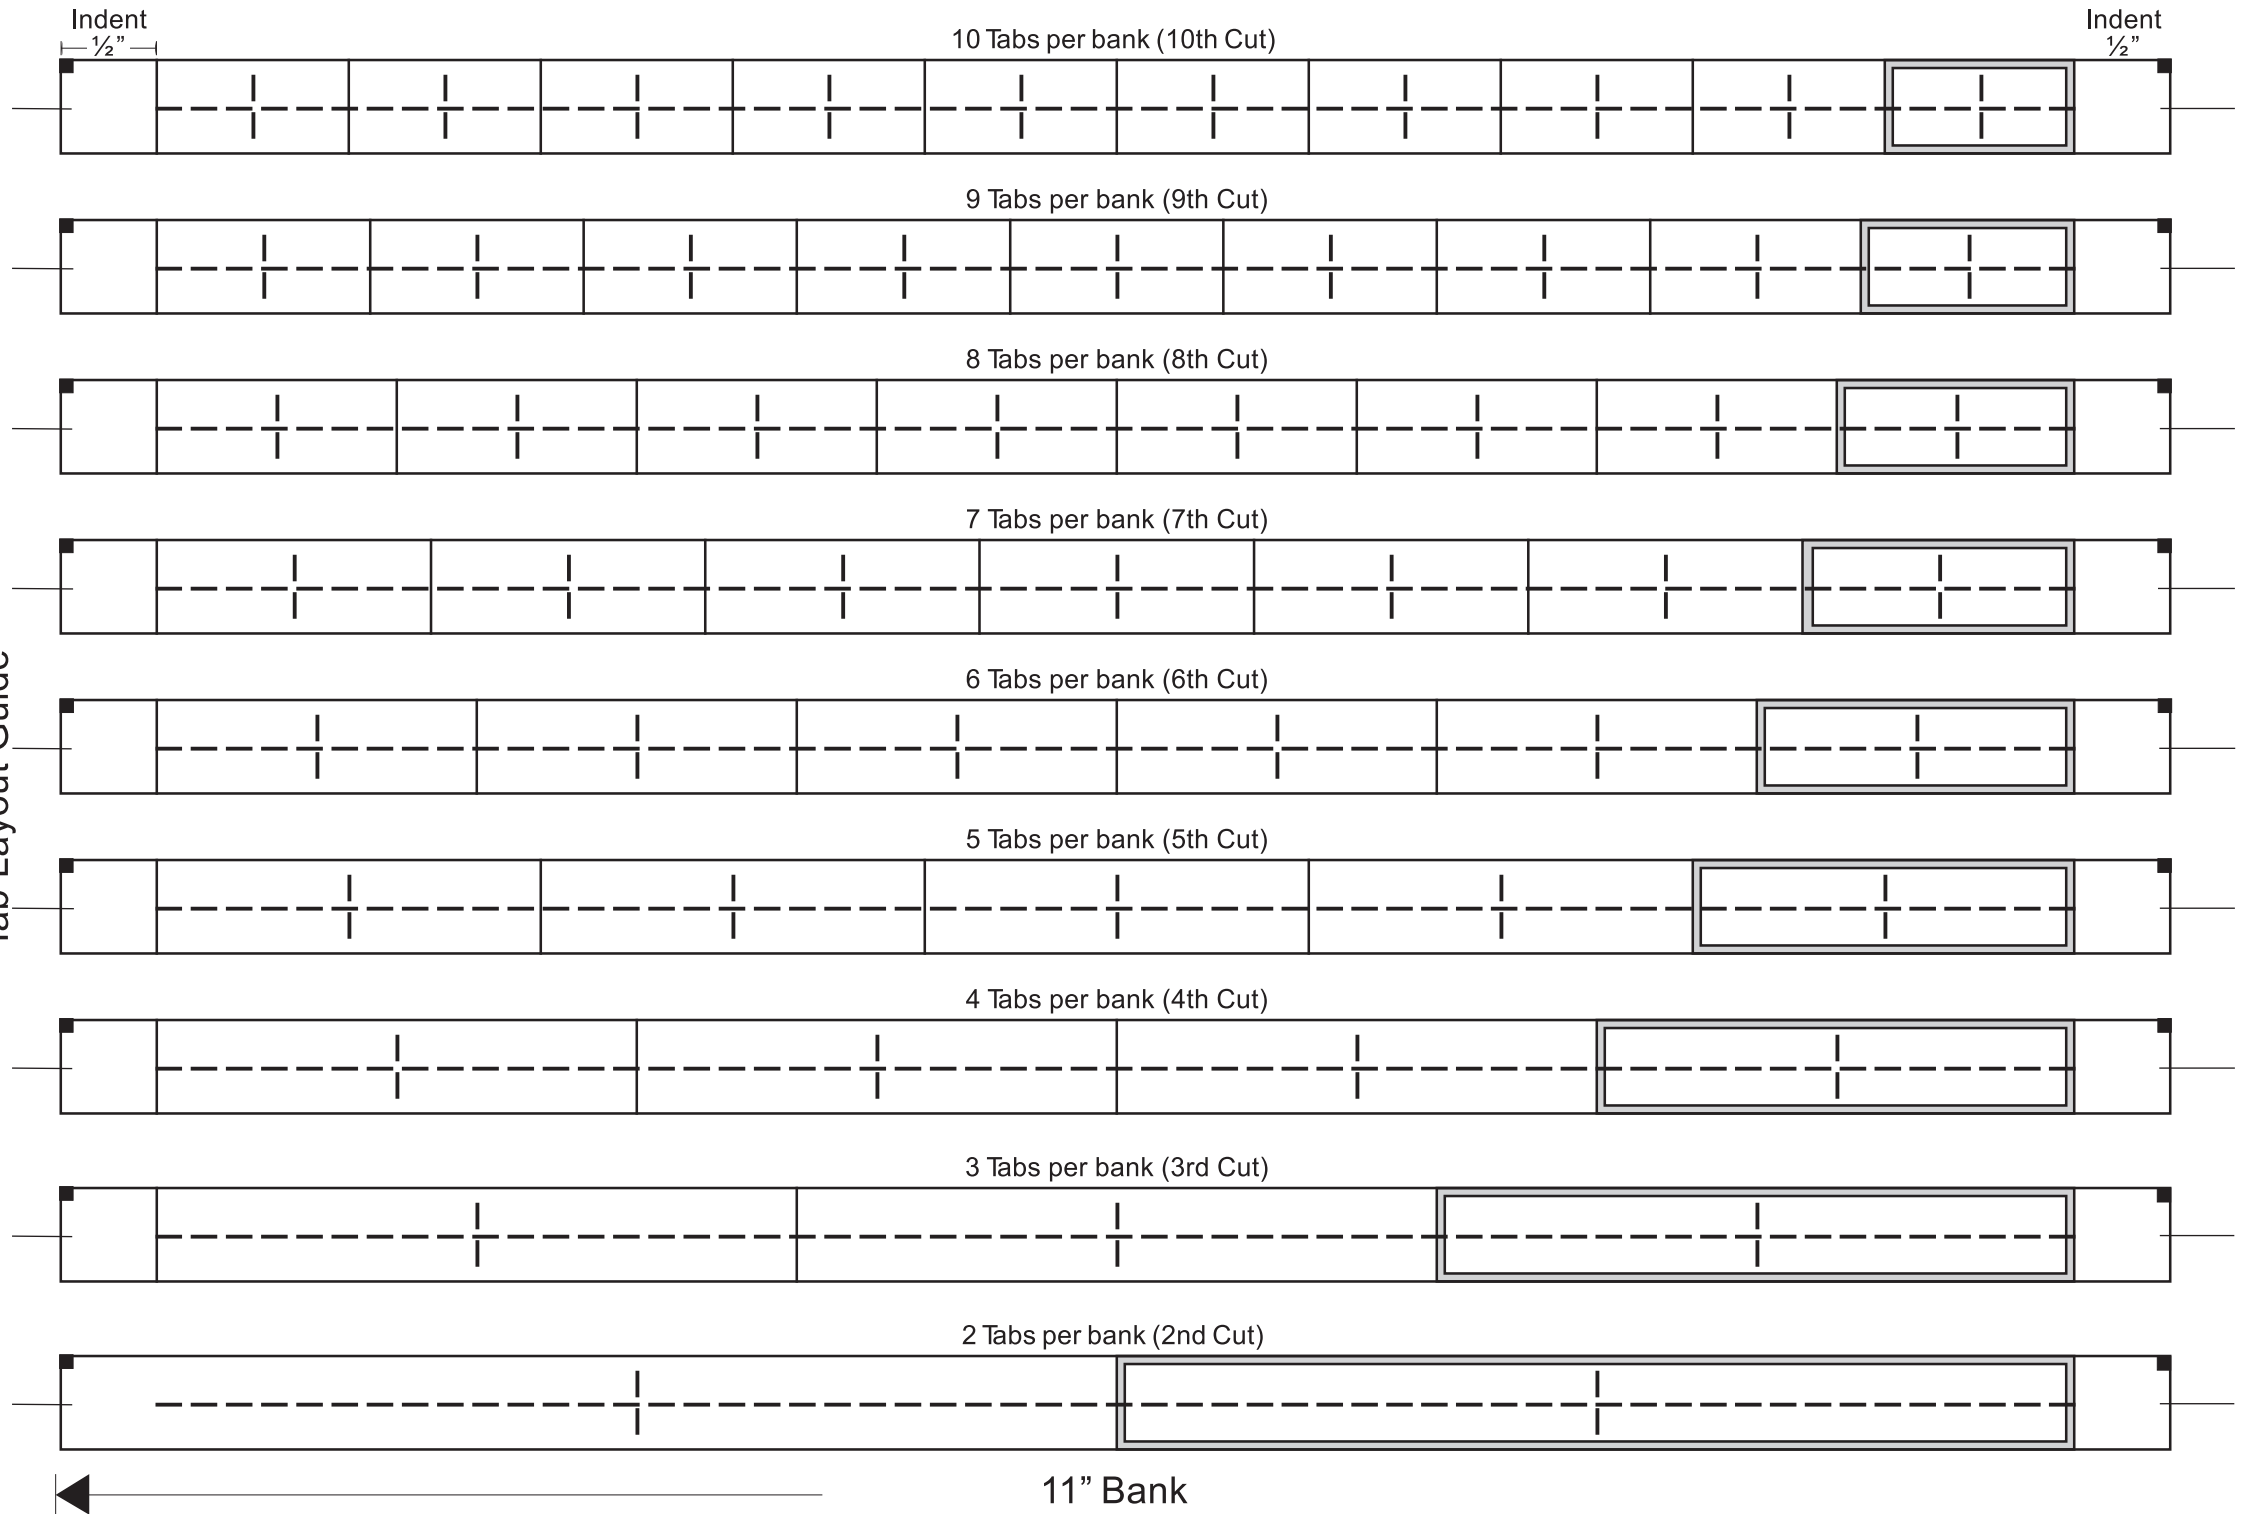

ACCURATE INDEX

9860 Indiana Avenue, Suite 14 • Riverside, CA 92503
Phone: (951) 353-2477 • Fax (951) 353-1471

Tab Layout Guide

ACCURATE INDEX

9860 Indiana Avenue, Suite 14 □ Riverside, CA 92503
Phone: (951) 353-2477 □ Fax (951) 353-1471

Tab Layout Guide